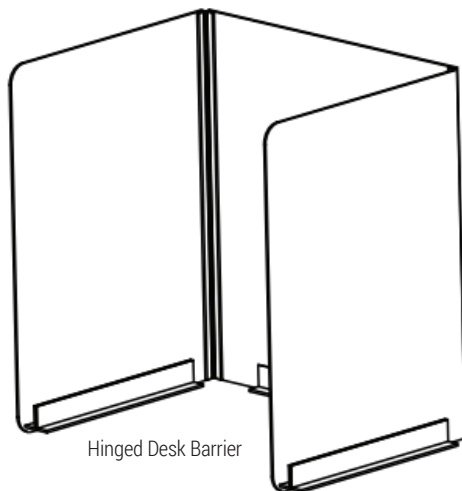

Classroom Barriers

Portable classroom barriers provide students and teachers an added layer of protection from COVID-19 and other virus exposures. Our barriers help provide physical separation in smaller areas to help maintain social distance and offer a durable, flexible design and clear view that won't impede vision.

Your Protection Is Our Priority

- Provides added protection from respiratory droplets for both students and teachers
- Clear, lightweight, impact-resistant polycarbonate for all types of desk and tabletop use
- Freestanding design requires no tools for setup; stands upright with or without adhesive channel strips (included)
- Hinged barriers fold flat for easy storage when not in use

MODEL NO.	STYLE	SIZE	MATERIAL
PSB221624H	Hinged Desk Barrier	22"w x 16"d x 24"h	Polycarbonate
PSB181418H	Hinged Desk Barrier	18"w x 14.5"d x 18"h	Polycarbonate
PSB181420H	Hinged Desk Barrier	18"w x 14.5"d x 20"h	Polycarbonate
PSB221624U	Bent Edge Desk Barrier	22"w x 16"d x 24"h	Polycarbonate
PSB181418U	Bent Edge Desk Barrier	18"w x 14.5"d x 18"h	Polycarbonate
PSB181420U	Bent Edge Desk Barrier	18"w x 14.5"d x 20"h	Polycarbonate