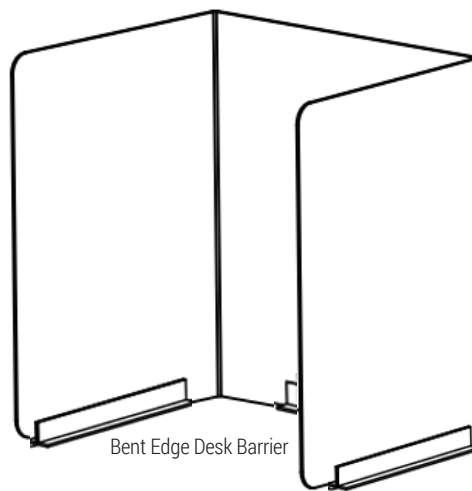

Classroom Barriers

Portable classroom barriers provide students and teachers an added layer of protection from COVID-19 and other virus exposures. Our barriers help provide physical separation in smaller areas to help maintain social distance and offer a durable, flexible design and clear view that won't impede vision.

Your Protection Is Our Priority

- Provides added protection from respiratory droplets for both students and teachers
- Clear, lightweight, impact-resistant polycarbonate for all types of desk and tabletop use
- Freestanding design requires no tools for setup; stands upright with or without adhesive channel strips (included)
- Hinged barriers fold flat for easy storage when not in use

MODEL NO.	STYLE	SIZE	MATERIAL
PSB221624H	Hinged Desk Barrier	22"w x 16"d x 24"h	Polycarbonate
PSB181418H	Hinged Desk Barrier	18"w x 14.5"d x 18"h	Polycarbonate
PSB181420H	Hinged Desk Barrier	18"w x 14.5"d x 20"h	Polycarbonate
PSB221624U	Bent Edge Desk Barrier	22"w x 16"d x 24"h	Polycarbonate
PSB181418U	Bent Edge Desk Barrier	18"w x 14.5"d x 18"h	Polycarbonate
PSB181420U	Bent Edge Desk Barrier	18"w x 14.5"d x 20"h	Polycarbonate